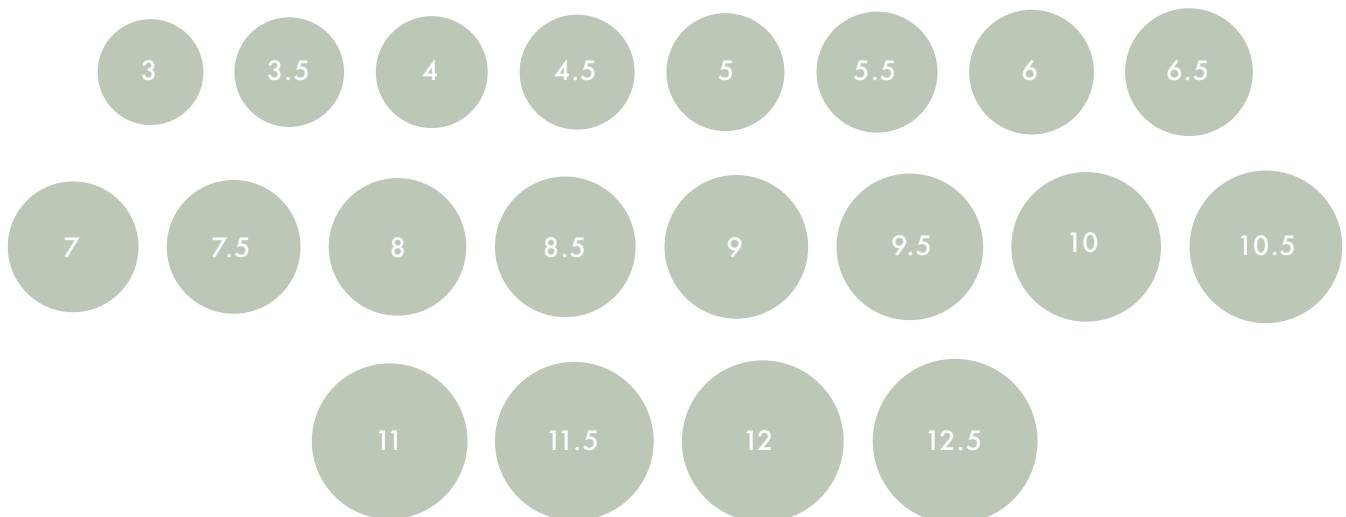

FIND YOUR RING SIZE

Print this sheet at full scale. To do this, select "none" under the page scaling option in your computer's Print Preview window.

FOLLOW THESE STEPS

- 1 | Find a ring that perfectly fits the finger you would like to know the size of.
- 2 | Place the ring on top of the circle that aligns with the inner edge of your ring.
- 3 | You've found your ring size!

USA & CANADA RING SIZE

ECKSAND